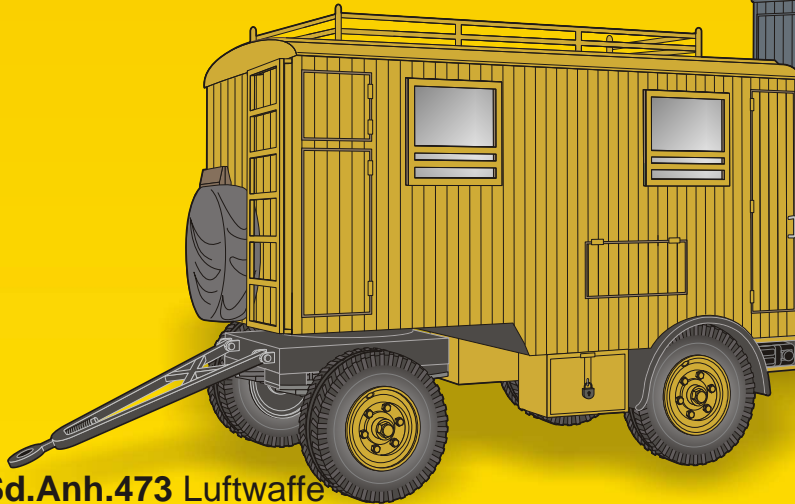

ITEM
8039

Sd.Anh. 473
Full resin kit

Scale
1/48

Full resin kit a multipurpose WWII German 2-axle caravan with wooden cabin used for example as mobile radio car, first aid station, guard station, etc.
Germany, WWII

Sd.Anh.473 Luftwaffe