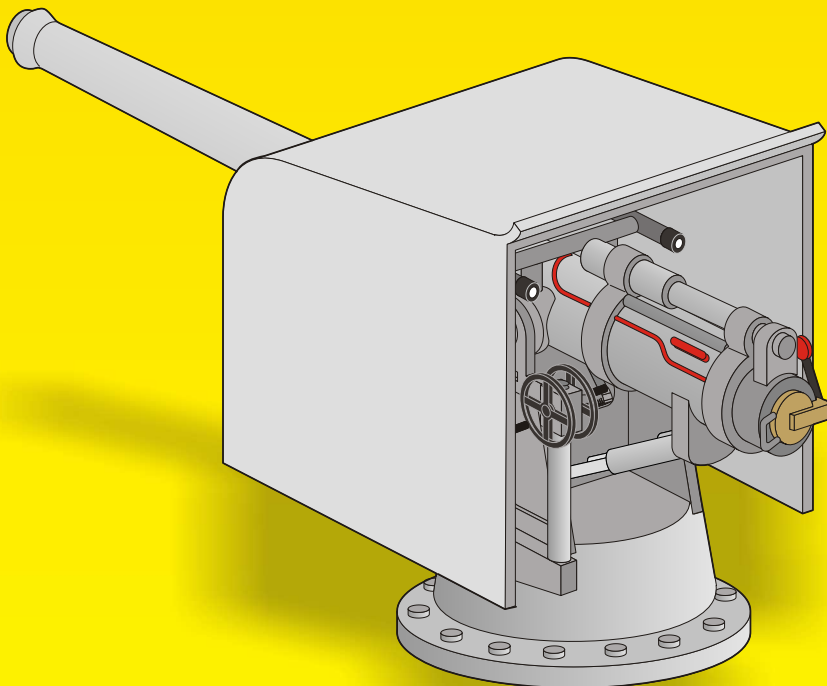

Contains resin exhaust nozzle for F-16 with GE engine.
USA, Present

ITEM
Q32108

Scale
1/32

Junkers Ju 88A Radio set for Revell kit

Contains resin WWII German radio sets for Ju 88 bomber.
Germany, WWII

ITEM
Q32 109

**Junkers Ju 88A - Control column (2 pcs)
for Revell kit**

Scale
1/32

Contains resin control columns for WWII German
Ju 88 bomber.
Germany, WWII

ITEM
Q32 110

**MG 15 Magazines
for WW II Germ. Guns (10 pcs)**

Scale
1/32

Contains resin MG 15 magazines for WWII German flexible
mounted aircraft machine gun.
Germany, WWII

ITEM
3123

Panther Transmission set for Tamiya / Dragon kit

Scale
1/35

Contains detailed resin transmission, including proximate area details for WWII German Panther tank and its derivatives. Set also contains color photo-etched parts.

ITEM
RA 046

US Naval 102mm cannon Full resin kit

Scale
1/35

Contains highly detailed resin kit of a US ship mounted cannon used during WWII.
USA, WWII

ITEM
B35 071

**MG 34 WW II German tank
mounted machine gun**