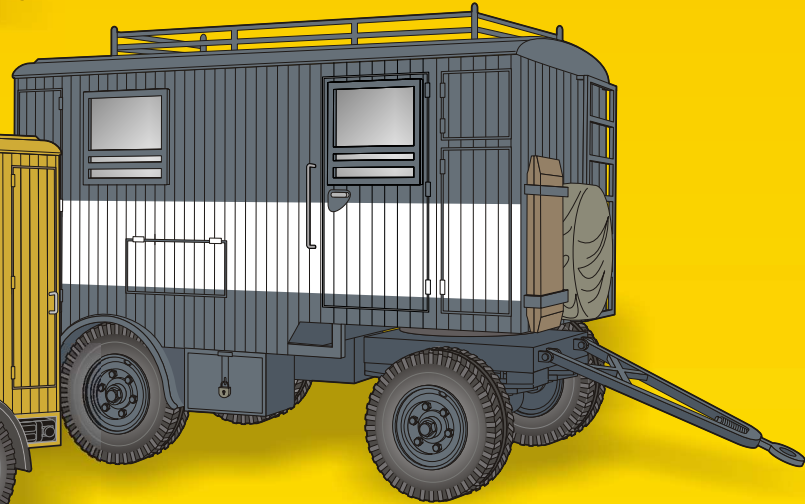

Sd.Anh.473 Wehrmacht

ITEM
B48 072

T-34/76 Metal Barrel
for Hobby Boss / Tamiya

Scale
1/48

Turned metal barrel for WWII Soviet tank.
Soviet Union, WWII