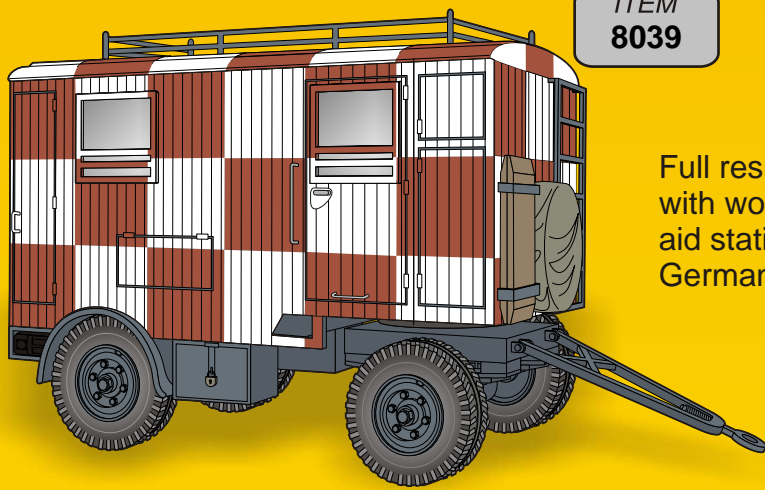

Contains resin exhaust nozzle for F-16 with GE engine.
USA, Present

ITEM
Q32108

Scale
1/32

Junkers Ju 88A Radio set for Revell kit

Contains resin WWII German radio sets for Ju 88 bomber.
Germany, WWII

ITEM
Q32 109

Contains resin landing flaps for US post war bomber.
USA, Post WWII

4236

1/48

**4236 Martin B-57B Landing flaps
for Airfix kit**

4236

1/48

**4236 Martin B-57B Landing flaps
for Airfix kit**

*The wing part is not included in the set

ITEM
4238

**Martin B-57B Wheels set
for Airfix kit**

Scale
1/48

Contains resin main and nose landing gear wheels for US post war bomber. USA, post WWII

ITEM
PLT234

Klemm KI 25d

Scale
1/48

Full resin kit of a German leisure and training aircraft from 1930s. Highly fancied machine was powered with many engines. KI 25d version that was powered by Hirth MH60R was even used by Luftwaffe in WW 2. At least one surviving KI 25d is still preserved in flyable conditions. The kit contains decals for two German KI 25d machines and white metal undercarriage legs.

ITEM
8039

Sd.Anh. 473
Full resin kit

Scale
1/48

Full resin kit a multipurpose WWII German 2-axle caravan with wooden cabin used for example as mobile radio car, first aid station, guard station, etc.
Germany, WWII