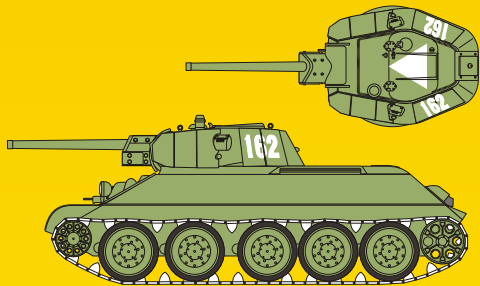

1/48 scale decal sheet for WW 2 Soviet tank. It contains markings for 4 different T-34/76 from “Krasnoe Sormovo” plant. Soviet Union, WWII