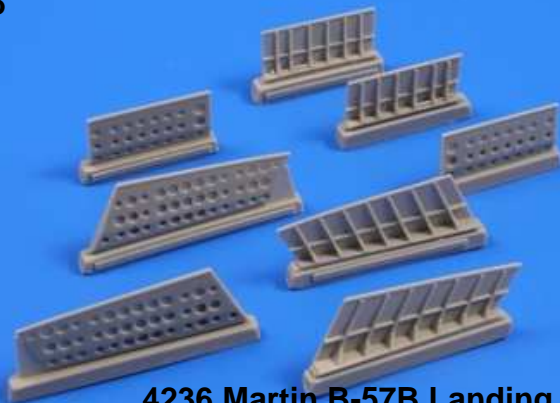

ITEM
RA 046

US Naval 102mm cannon Full resin kit

Scale
1/35

Contains highly detailed resin kit of a US ship mounted cannon used during WWII.
USA, WWII

ITEM
B35 071

**MG 34 WW II German tank
mounted machine gun**

Scale
1/35

Resin WWII German tank mounted machine gun including carriage.
Germany, WWII

B35 071

1/35

**MG 34 WW II German tank
mounted machine gun**

ITEM
4236

**Martin B-57B Landing flaps
for Airfix kit**

Scale
1/48

Contains resin landing flaps for US post war bomber.
USA, Post WWII

4236

1/48

**4236 Martin B-57B Landing flaps
for Airfix kit**

4236

1/48

**4236 Martin B-57B Landing flaps
for Airfix kit**

*The wing part is not included in the set