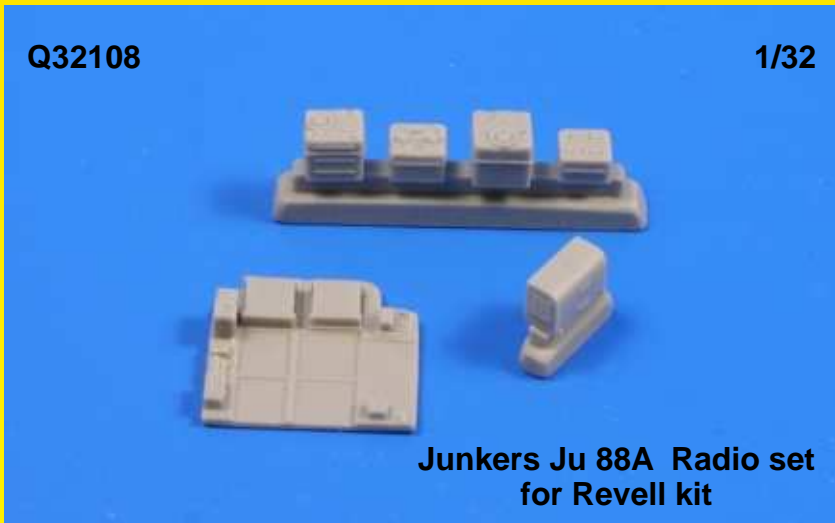

Contains resin exhaust nozzle for F-16 with GE engine.
USA, Present

ITEM
Q32108

Scale
1/32

Junkers Ju 88A Radio set for Revell kit

Contains resin WWII German radio sets for Ju 88 bomber.
Germany, WWII

ITEM
Q32 109

**Junkers Ju 88A - Control column (2 pcs)
for Revell kit**

Scale
1/32

Contains resin control columns for WWII German
Ju 88 bomber.
Germany, WWII

ITEM
Q32 110

**MG 15 Magazines
for WW II Germ. Guns (10 pcs)**