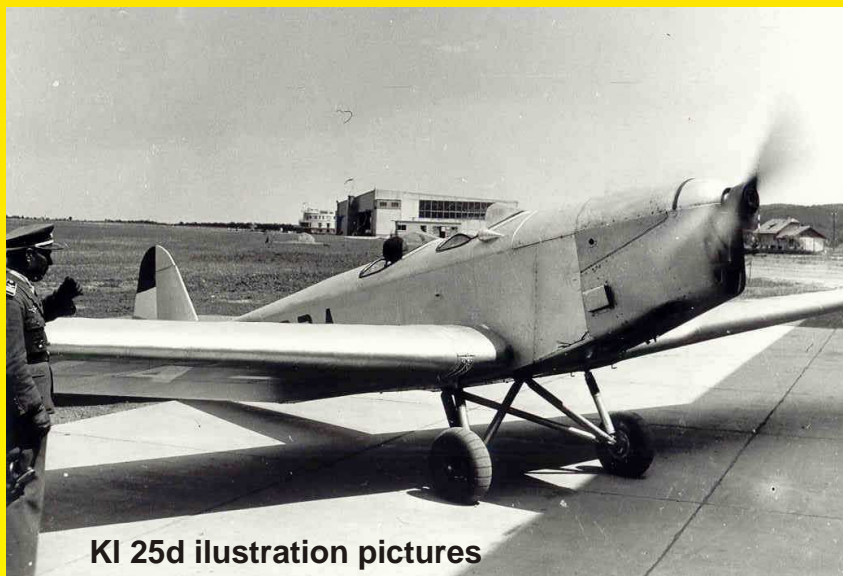

ITEM
4238

**Martin B-57B Wheels set
for Airfix kit**

Scale
1/48

Contains resin main and nose landing gear wheels for US post war bomber. USA, post WWII

ITEM
PLT234

Klemm KI 25d

Scale
1/48

Full resin kit of a German leisure and training aircraft from 1930s. Highly fancied machine was powered with many engines. KI 25d version that was powered by Hirth MH60R was even used by Luftwaffe in WW 2. At least one surviving KI 25d is still preserved in flyable conditions. The kit contains decals for two German KI 25d machines and white metal undercarriage legs.