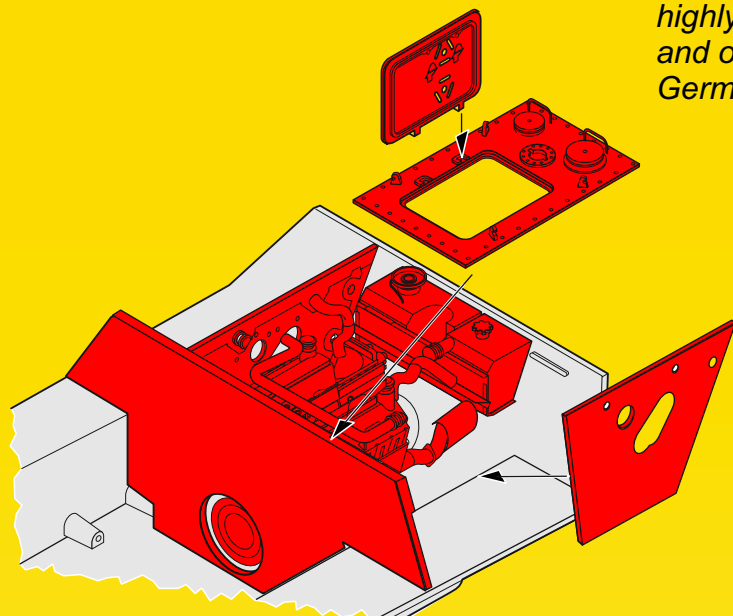

Scale
1/35

Highly detailed engine compartment for WW II German assault gun. Set contains highly detailed engine, engine bed and bulkheads, fuel and oil tanks, oil coolers and complete compartment.

Germany, WWII

ITEM
3136

Panther Ausf. G Engine set
for Dragon kit

Scale
1/35

Highly detailed engine compartment for WW II German medium tank. This set is designed for new Dragon kit. Set contains highly detailed engine, engine bed and bulkheads, fuel and oil tanks and complete compartment.

Germany, WWII

ITEM
F35 223

Wehrmacht Soldier Shaving (1 fig.)

Scale
1/35

*Contains figure of Wehrmacht soldier during morning shaving.
Germany, WWII*

ITEM
F35 224

Soviet Nurse Treating German Soldier (2 fig.)

Scale
1/35

*Set contains figures of Soviet nurse treating wounded lying
Wehrmacht soldier.
Germany&Soviet Union, WWII*

Detailed figures of Soviet soldier on watch equipped with machine gun.
Soviet Union, WWII