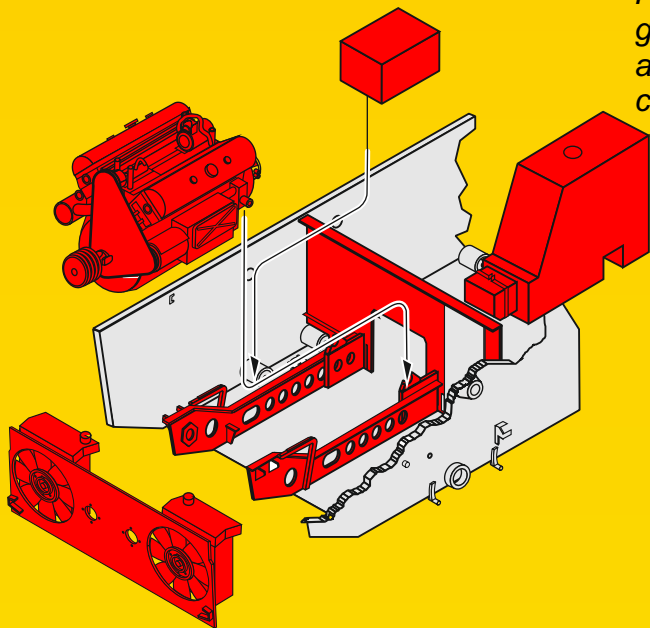

Scale
1/35

Highly detailed engine compartment for WW II German assault gun. Set contains highly detailed engine, engine bed and bulkheads, fuel and oil tanks, oil coolers and complete compartment.

Germany, WWII

ITEM
3136

Panther Ausf. G Engine set
for Dragon kit

Scale
1/35

Highly detailed engine compartment for WW II German medium tank. This set is designed for new Dragon kit. Set contains highly detailed engine, engine bed and bulkheads, fuel and oil tanks and complete compartment.

Germany, WWII

ITEM
F35 223

Wehrmacht Soldier Shaving (1 fig.)

Scale
1/35

*Contains figure of Wehrmacht soldier during morning shaving.
Germany, WWII*

ITEM
F35 224

Soviet Nurse Treating German Soldier (2 fig.)

Scale
1/35

*Set contains figures of Soviet nurse treating wounded lying
Wehrmacht soldier.
Germany&Soviet Union, WWII*

Detailed figures of Soviet soldier on watch equipped with machine gun.
Soviet Union, WWII