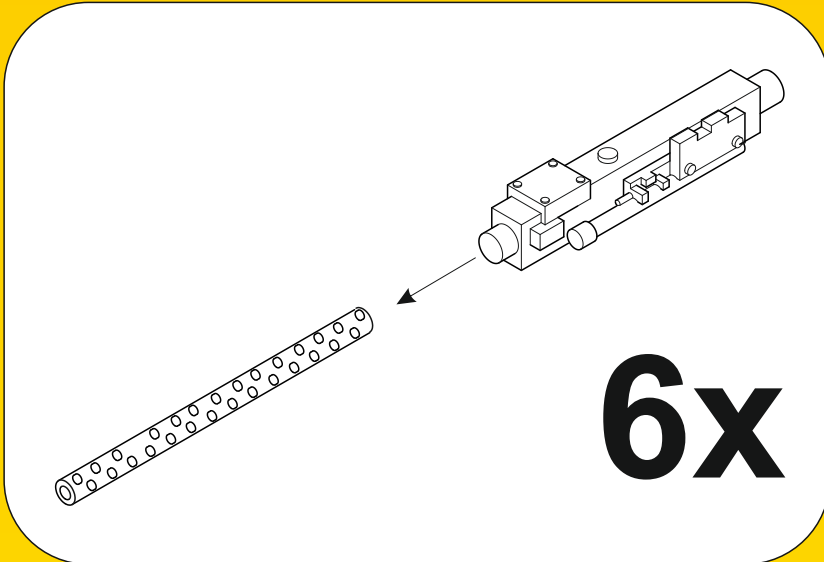

ITEM
5064

**Browning M2 (6 pcs)
WW II US aircraft machinegun**

Scale
1/32

*Set contains six highly detailed 12.7 mm Browning M2 US heavy machineguns used as aircraft weapons during WW II and Korean War.
USA, WWII and Korean War*