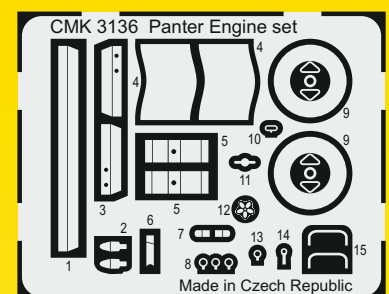

ITEM
3136

Panther Ausf. G Engine set
for Dragon kit

Scale
1/35

Highly detailed engine compartment for WW II German medium tank. This set is designed for new Dragon kit. Set contains highly detailed engine, engine bed and bulkheads, fuel and oil tanks and complete compartment.

Germany, WWII