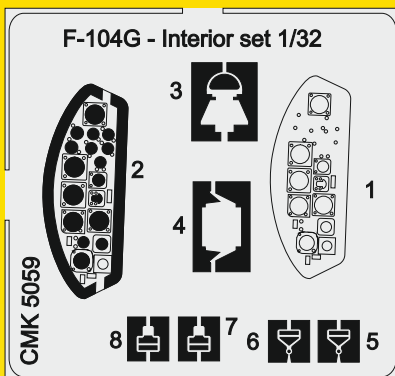

Highly detailed cockpit for European license produced US jet
fighter equipped by NATO Air Forces. Set contains resin parts
and color photo-etched parts.
USA & NATO, Modern