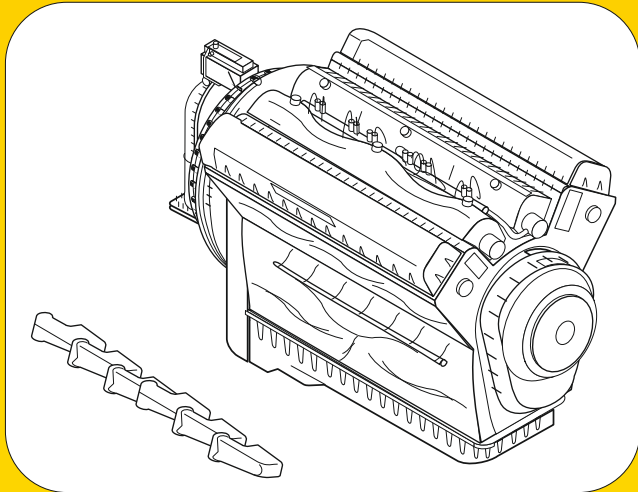

**GB, WWII**

ITEM  
7230

Merlin Mk.66 British WW II aircraft engine

Scale  
1/72

Contains thoroughly manufactured British in-line aircraft Rolls Royce Merlin Mk.66 engine that was used during the WW II in many planes (e.g. Spitfire Mk.VIII, Spitfire Mk.IX)  
**GB, WWII**