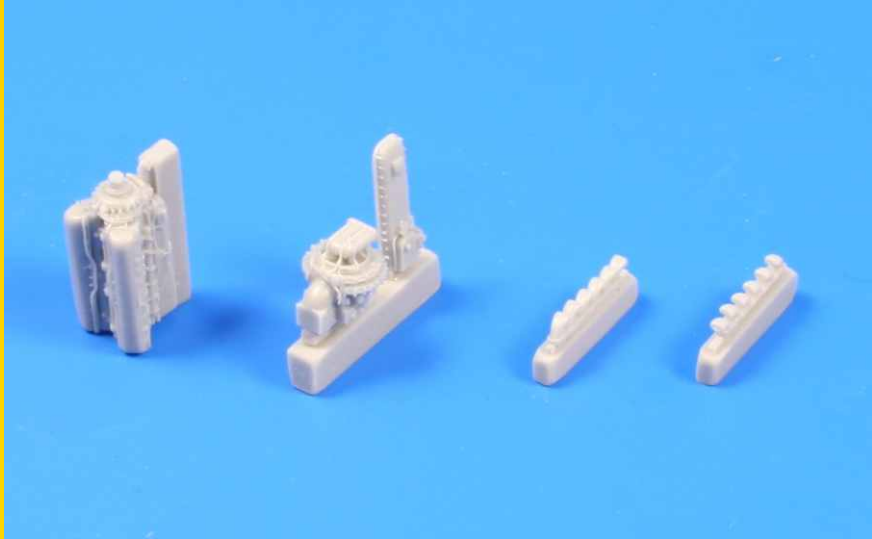

**GB, WWII**

ITEM  
7230

Merlin Mk.66 British WW II aircraft engine

Scale  
1/72

Contains thoroughly manufactured British in-line aircraft Rolls Royce Merlin Mk.66 engine that was used during the WW II in many planes (e.g. Spitfire Mk.VIII, Spitfire Mk.IX)  
**GB, WWII**