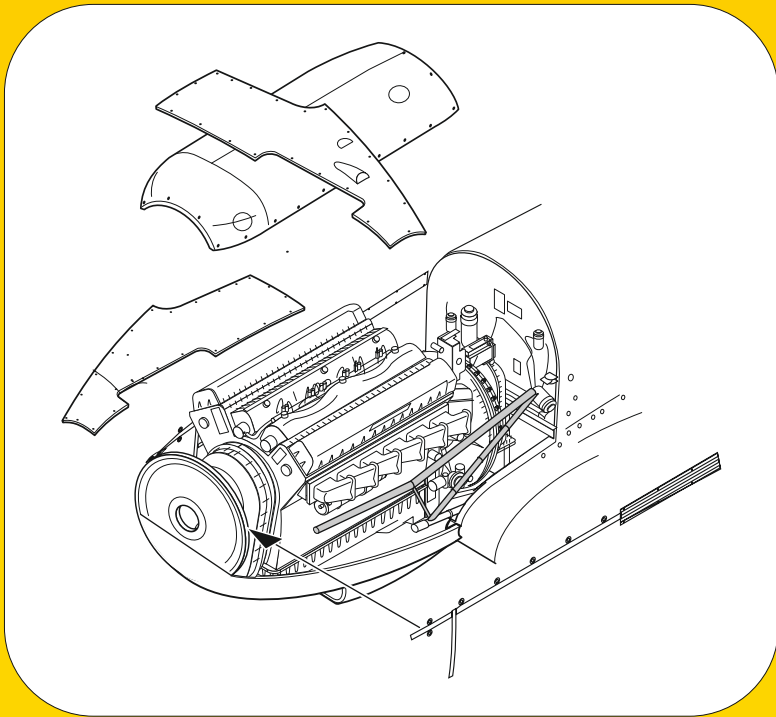

**Spitfire Mk I. Engine set
for Tamiya kit**

Scale
1/48

Contains complete Rolls Royce Merlin Mk.III engine installation for British WW II (Battle of Britain) fighter plane. The set contains cast resin engine, exhausts, engine bearers, covers, fireproof bulkhead, oil tank and photo-etched parts.

GB, WWII

ITEM
4283

**Spitfire Mk.Vb Trop Engine set
for Tamiya kit**

Scale
1/48