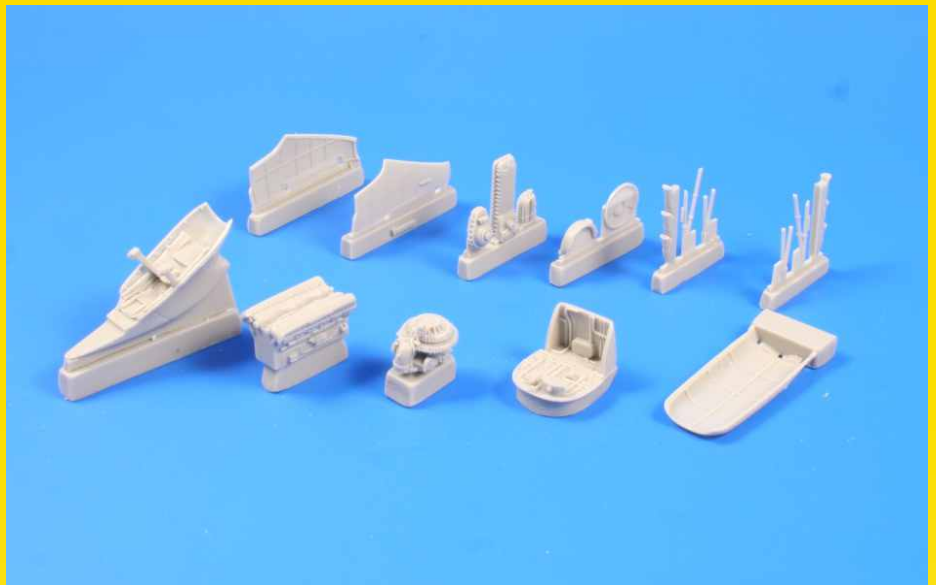

Contains complete Rolls Royce Merlin Mk.45 engine installation for British WW II fighter plane. The set contains not only the resin engine, but also exhausts, engine bearers, covers, fireproof bulkhead, oil tank and photo-etched parts.

GB, WWII