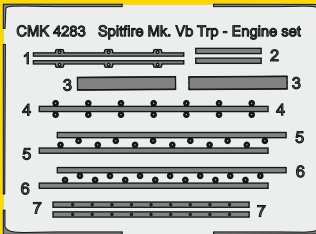

ITEM  
4282

**Spitfire Mk I. Engine set  
for Tamiya kit**

Scale  
1/48

Contains complete Rolls Royce Merlin Mk.III engine installation for British WW II (Battle of Britain) fighter plane. The set contains cast resin engine, exhausts, engine bearers, covers, fireproof bulkhead, oil tank and photo-etched parts.

**GB, WWII**

ITEM  
4283

**Spitfire Mk.Vb Trop Engine set  
for Tamiya kit**

Scale  
1/48

Contains complete Rolls Royce Merlin Mk.45 engine installation for British WW II fighter plane. The set contains not only the resin engine, but also exhausts, engine bearers, covers, fireproof bulkhead, oil tank and photo-etched parts.