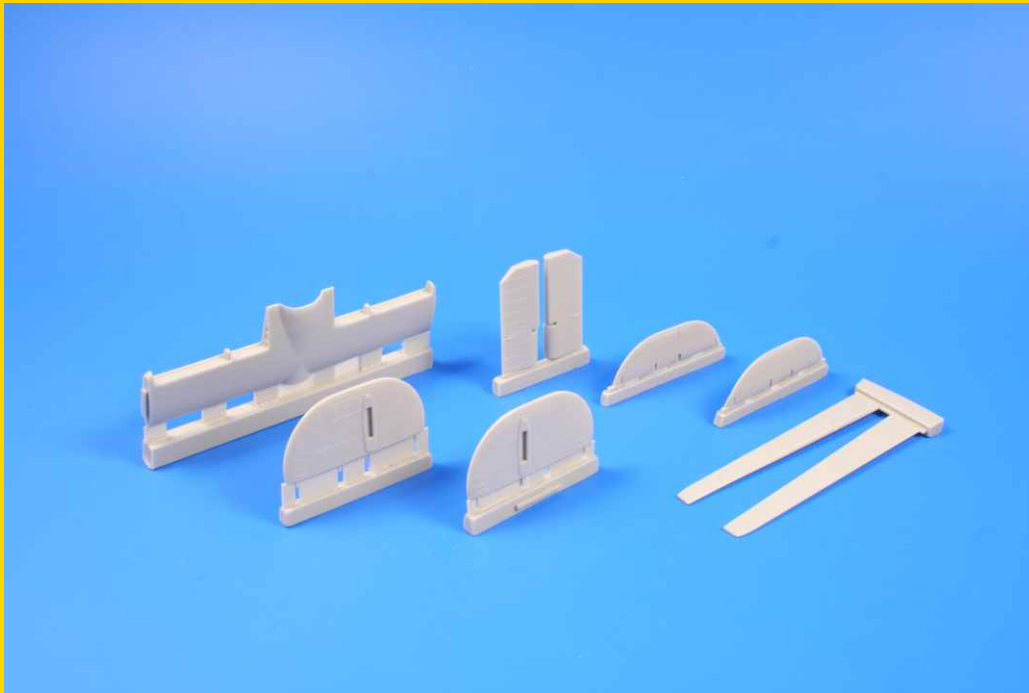

ITEM  
7231

Merlin Mk.45/46 British WW II aircraft engine

Scale  
1/72

Contains thoroughly manufactured British in-line aircraft Rolls Royce Merlin Mk.45/46 engine that was used during the WW II in many planes (e.g. Spitfire Mk.V)  
**GB, WWII**

ITEM  
7232

**B-24 Liberator Control surfaces set  
for Hasegawa kit**

Scale  
1/72

Contains completely new and detailed control surfaces (ailerons, rudders, elevators and both tailplane and tailfins) for american bomber model. All metal-covered surfaces have rivet-lines on them.  
**USA, WWII**