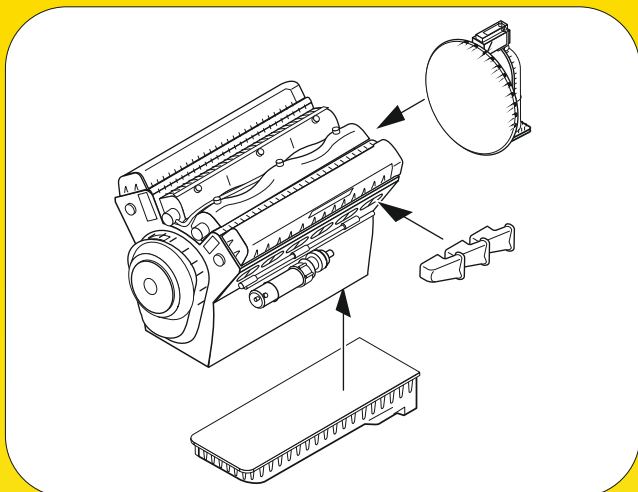

ITEM
7231

Merlin Mk.45/46 British WW II aircraft engine

Scale
1/72

Contains thoroughly manufactured British in-line aircraft Rolls Royce Merlin Mk.45/46 engine that was used during the WW II in many planes (e.g. Spitfire Mk.V)
GB, WWII