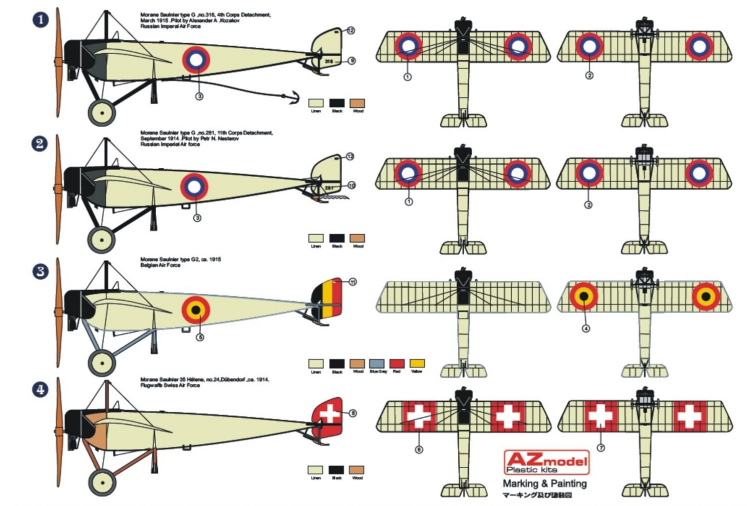

Website: www.azmodel.cz
 e-mail: azmodel@azmodel.cz

AZ 7373 Morane H

AZ 7374 Morane G

AZ 7375 Pfalz E.I

This kits will be release after 15. December.

Model included high detailed new tooling kit, PE-parts, super decal sheet for 4 camouflage versions.

Website: www.azmodel.cz
e-mail: azmodel@azmodel.cz

Some kits will be back in stock. See pictures below.

Some kits will be out of stock or discontinued:

Supermarine Spitfire Mk.22
Scale: 1/72
Kat #: Az7353

Supermarine Spitfire Mk.21 Contr. Propeller w/etch. parts
Scale: 1/72
Kat #: AZS7204

Kawasaki Ki-28 Bob w/etch.parts, w/ PUR parts
Scale: 1/72
Kat #: AZS7202

For more info please check our website www.azmodel.cz