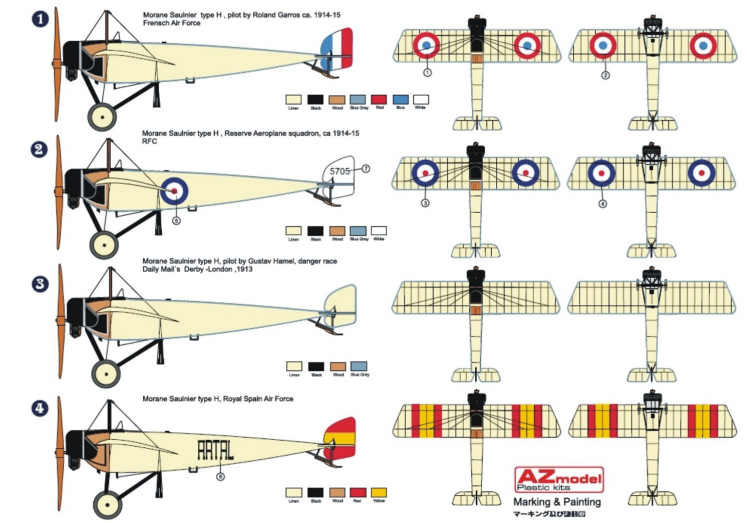

Website: www.azmodel.cz
e-mail: azmodel@azmodel.cz

AZ 7373 Morane H