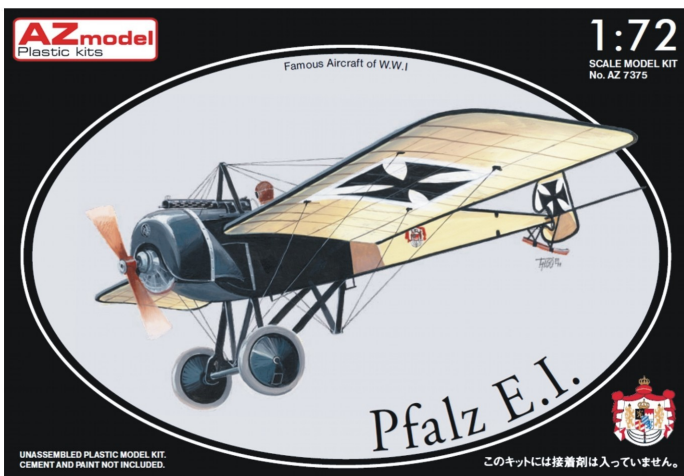

Website: www.azmodel.cz
 e-mail: azmodel@azmodel.cz

AZ 7373 Morane H

AZ 7374 Morane G

AZ 7375 Pfalz E.I

This kits will be release after 15. December.

Model included high detailed new tooling kit, PE-parts, super decal sheet for 4 camouflage versions.

Website: www.azmodel.cz
e-mail: azmodel@azmodel.cz

Some kits will be back in stock. See pictures below.

Some kits will be out of stock or discontinued:

Supermarine Spitfire Mk.22
Scale: 1/72
Kat #: Az7353