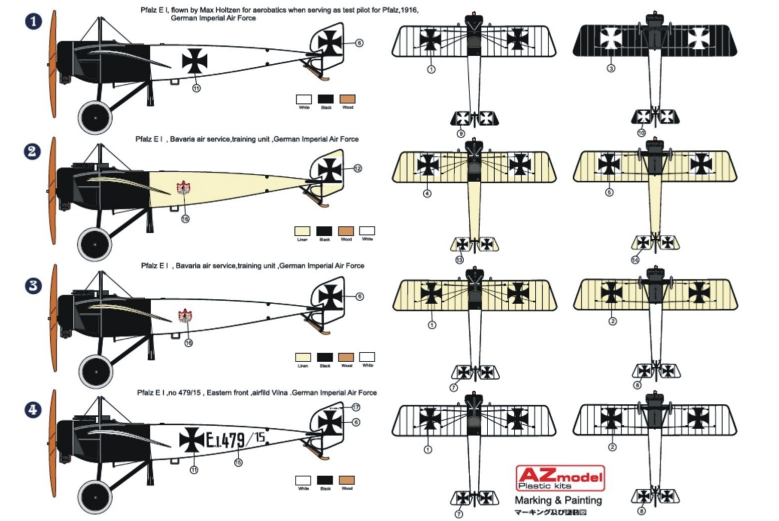

AZ 7375 Pfalz E.I

This kits will be release after 15. December.

Model included high detailed new tooling kit, PE-parts, super decal sheet for 4 camouflage versions.