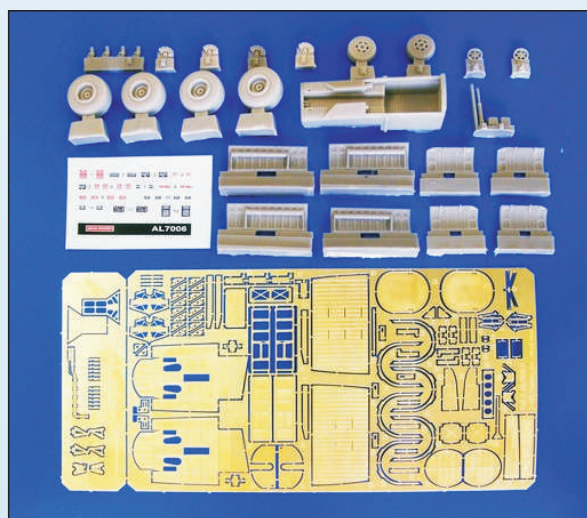

AERO LINE

plus model

1/72 EC-121 WARNING STAR**1/72 AL7010 EC-121 Warning Star**

Kit contains plastic parts from firm Heller, resin parts for engine cowlings (set AL7009), photoetched sheet with antennas and decals for 4 variants.

Kit obsahuje původní plastové vylisky firmy Heller, PUR díly pro motorové kryty (set AL7009), aršík fotoleptů s anténami a obtisky pro 4 varianty.

**1/72 AL7006****Wheel bays for EC-121 Warning Star****Podvozkové šachty pro EC-121 Warning Star**

Contains 28 resin parts, photoetched sheet and decals
Recommended for Heller or Plus Model kit.

Obsahuje 28 PUR dílů, aršík fotoleptů a obtisky.
Určeno pro stavebnice Heller nebo Plus Model

**1/72 AL7007 Flaps for C-121 Warning Star
Klapky pro C-121 Warning Star**

Contains 36 resin parts. Recommended for Heller kit.
Obsahuje 36 PUR dílů. Určeno pro stavebnici Heller.

1/72 AL7008

Tail surfaces for Constellation Ocasní plochy pro Constellation

Contains 7 resin parts.
Recommended for Heller or Plus Model kit.