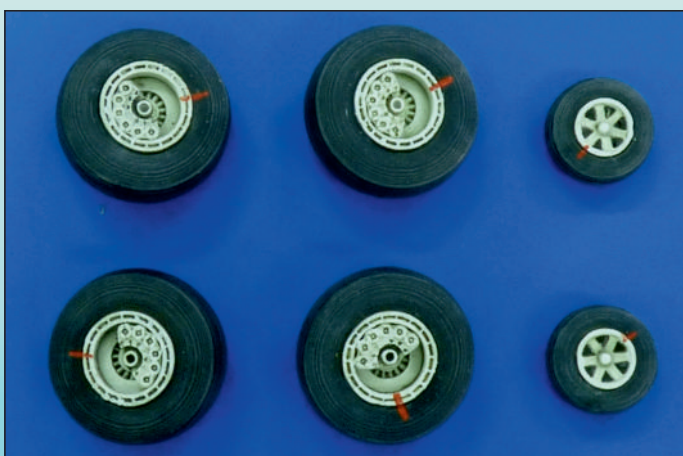

AERO LINE

AL7027 Wheels for EC-121 Warning star 1/72

AL4079 Pilot F-8 Crusader 1/48