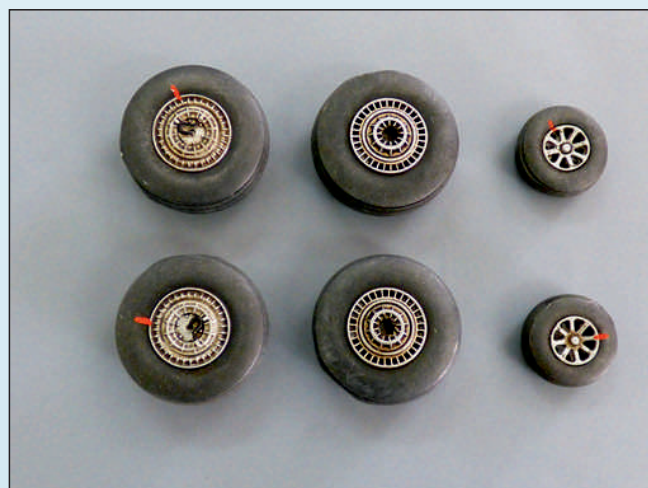

1/32
AL4080 Pilot
F4U Corsair