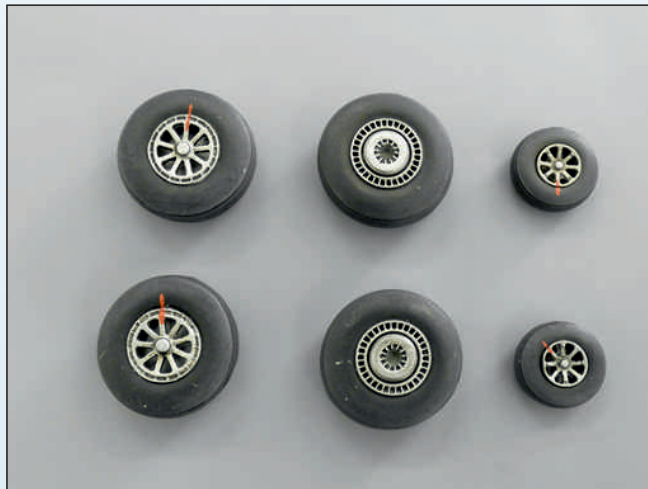

1/32
AL4080 Pilot
F4U Corsair

1/72
AL7024 Wheels for C121 Constellation
Kola pro C121 Constellation