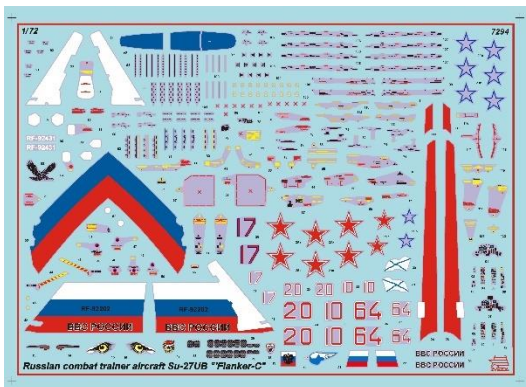

No. of parts: 287

Flexible tracks

Decals of one Soviet unit

Model size: 13,5 cm

**New tooling**

No glue required

No. of parts: 27

Model size: 5,0 cm

**New tooling**

# 7294 Sukhoi SU-27 UB Flanker-C Russian Combat Trainer Aircraft

1/72

VOLUME: 0,0582 cbm

STD QTY: 10 pcs/ctn

BOX SIZE: 345x242x60 mm

BARCODE: 4600327072948

The SU-27 forms the backbone of the modern Russian fighter fleet.  
The SU-27 UB – NATO code “Flanker-C” is a tandem-seat combat trainer.

No.of parts: 235

Decals for 5 Russian units

Model size: 31,4 cm

**Partially new tooling**