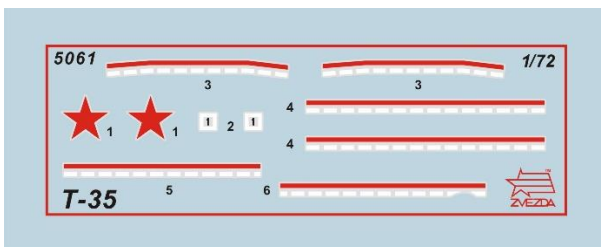

## 5061 T-35 Soviet Heavy Tank WWII

1/72

VOLUME: 0,0718 cbm  
STD QTY: 20 pcs/ctn

BOX SIZE: 304x205x50 mm

BARCODE: 4600327050618

The T-35, a heavy tank of unique design with 3 turrets, took part in the first stage of WWII.

No. of parts: 287

Flexible tracks

Decals of one Soviet unit

Model size: 13,5 cm

**New tooling**

## 6239 SU-76 M Soviet Self Propelled Gun WWII

1/100

VOLUME: 0,04 cbm  
STD QTY: 40 pcs/ctn

BOX SIZE: 162x129x38 mm

BARCODE: 4600327062390

Over 14.000 units of this self propelled gun were in service during and after WWII

No.of parts: 235

Decals for 5 Russian units

Model size: 31,4 cm

**Partially new tooling**